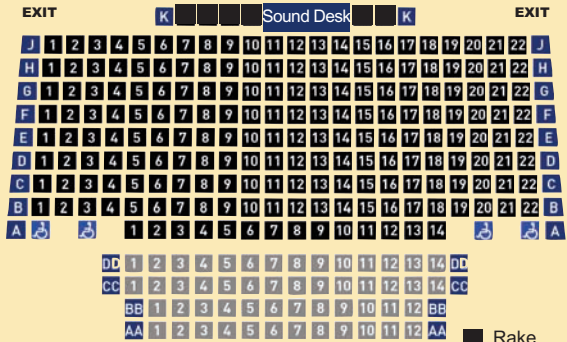

Date	Time	Adults @ £12	Concs. @ £8	TOTAL
Tues 22 Dec	7.15 pm			
Wed 23 Dec	7.15 pm			
Sun 27 Dec	1.15 pm			
Sun 27 Dec	6.15 pm			
Mon 28 Dec	1.15 pm			
Mon 28 Dec	6.15 pm			
Tue 29 Dec	7.15 pm			
Wed 30 Dec	7.15 pm			
Fri 1 Jan	2.15 pm			
Sat 2 Jan	2.15 pm			
Sat 2 Jan	7.15 pm			
Sun 3 Jan	1.15 pm			
		TOTAL		

- Tickets, once purchased, cannot be refunded.
- Group bookings - buy ten tickets for one performance and receive the eleventh one free. (NB. The free ticket will be the cheapest one.)
- Stantonbury Campus Theatre is able to accommodate four wheelchairs at any performance.
- An infra-red loop system is available. Please advise when booking and collect a headset from the Front of House Manager on arrival.
- Children under the age of 2 years are not permitted.

STAGE

Name:

Telephone:

Address:

* Concessions are available for persons aged 60 and over, the unwaged, children and those in full time education.

* Guide dogs welcome.